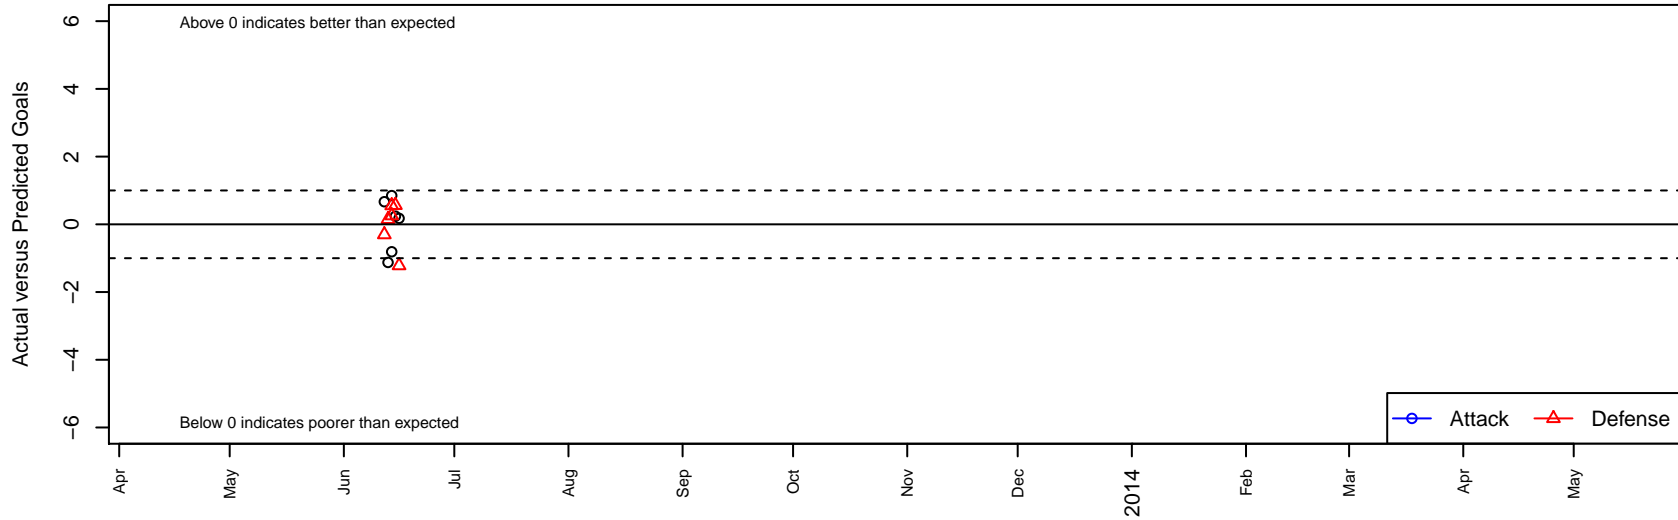

Highline Premier Blue B97

Highline Premier FC
 Burien, WA
 B97 total strength=1748
 attack=41.84 defense=17.02
 alt names used:
 Highline Premier Blue B97
 Highline Premier B97 Blue
 Highline Premier FC B97 Blue
 HIGHLINE PREMIER FC BOYS 97 BLUE (WA)
 HPFC
 HIGHLINE PREMIER FC (WA)

Venues played:
 Pres Cup Regionals Division 1 U15

Highline Premier Blue B97
 Dots are actual minus expected GF (blue circles) and GA (red triangles).
 Blue line is smoothed change in attack strength. Red is smoothed change in defense strength.